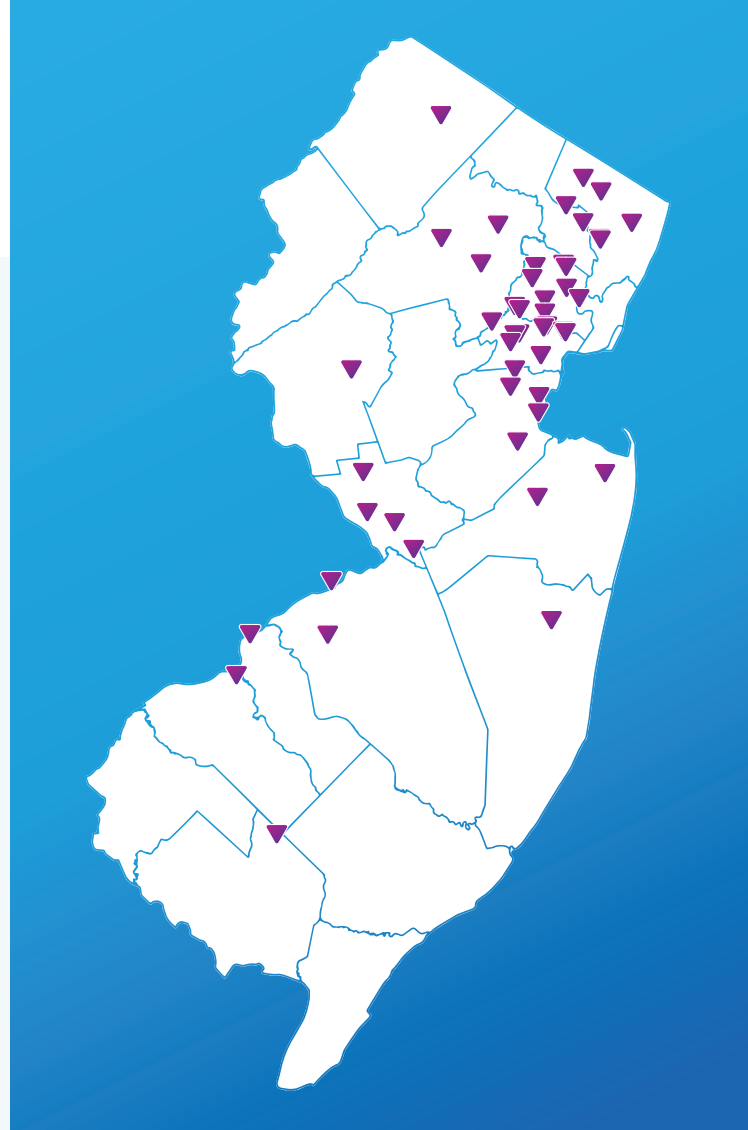

Get a 15% discount at the YMCA

As a valued member, you get discounts at the YMCA.¹ Simply present your Horizon member ID card at any participating New Jersey YMCA and you will receive a **15% discount on your monthly membership fee.**²

Not a member of the YMCA yet? The YMCA will also **waive the initiation fee.**

¹Participating YMCA locations are subject to change and restrictions may vary by YMCA location.

²Discount will begin with your Horizon member ID card verification at a participating YMCA. Discount valid through 12/31/24.

Participating YMCA locations²:

BERGEN COUNTY

Garfield YMCA - Main Branch
33 Outwater Lane
Garfield, NJ 07026

Ridgewood YMCA - Oak Street Branch
112 Oak Street
Ridgewood, NJ 07450

The Greater Bergen YMCA - New Milford Center
1092 Carnation Drive
New Milford, NJ 07601

YMCA Camp locations:

YMCA Camp Bernie
327 Turkey Top Road
Port Murray, NJ 07865

Camp Carr and
Outdoor Pool
1515 Hamden Road
Annandale, NJ 08801

Camp Linwood MacDonald
1 Flatbrook Road
Sandyston, NJ 07826